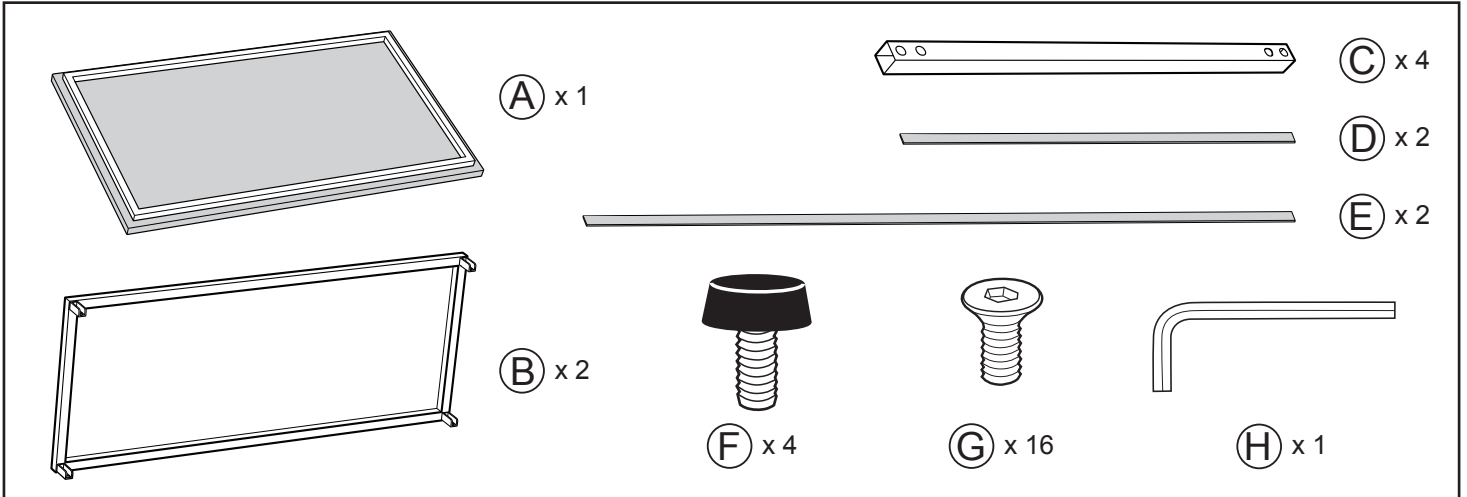

# Assembly instructions

## 2200017 COFFEE TABLE MARBLE POWER

Caution: Do not tighten screws completely until all the screws are fixed in the correct position.

Marble is a porous material. We recommend that you take extra care by using coasters for protection and in case of spilling, clean and dry immediately.