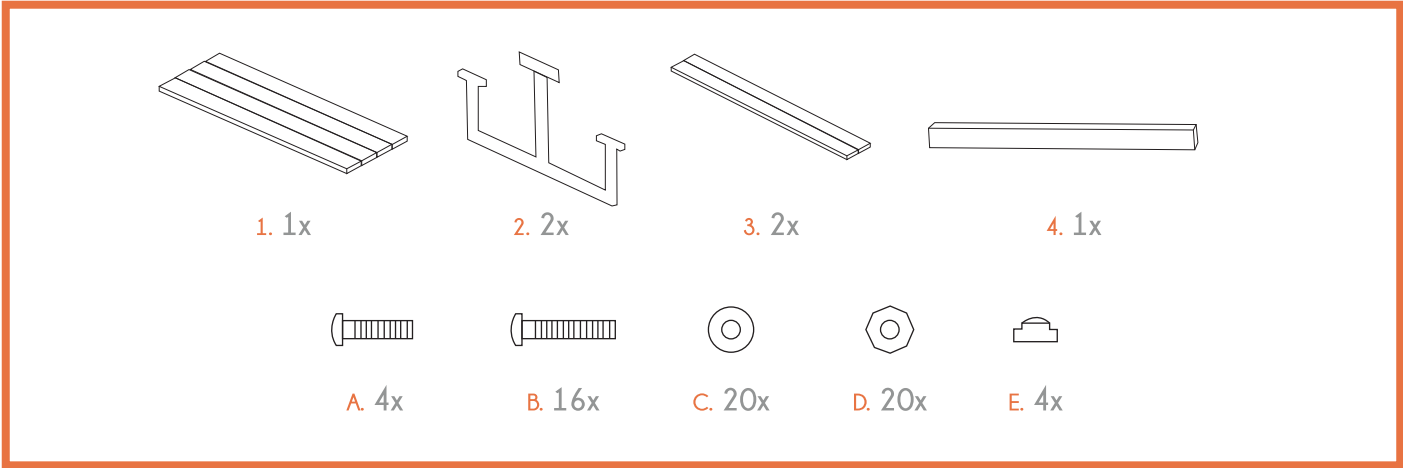

City picnic table design 180 cm anthracite

Care instructions

- Tighten the screws at the end of the construction and check them regularly afterwards
- Do not use power screw drivers as they might cause splitting
- Only use special cleanser or impregnate oil to clean wooden products and water and soap for aluminium and steel products
- Use soft brushes when cleaning to avoid scratching the surface
- Protect your furniture/products with a cover when you are not using it