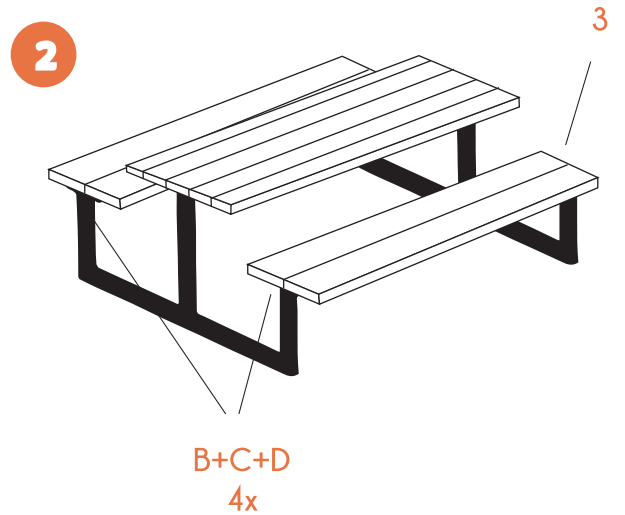

City picnic table design 180 cm anthracite

Care instructions

- Tighten the screws at the end of the construction and check them regularly afterwards
- Do not use power screw drivers as they might cause splitting
- Only use special cleanser or impregnate oil to clean wooden products and water and soap for aluminium and steel products
- Use soft brushes when cleaning to avoid scratching the surface
- Protect your furniture/products with a cover when you are not using it