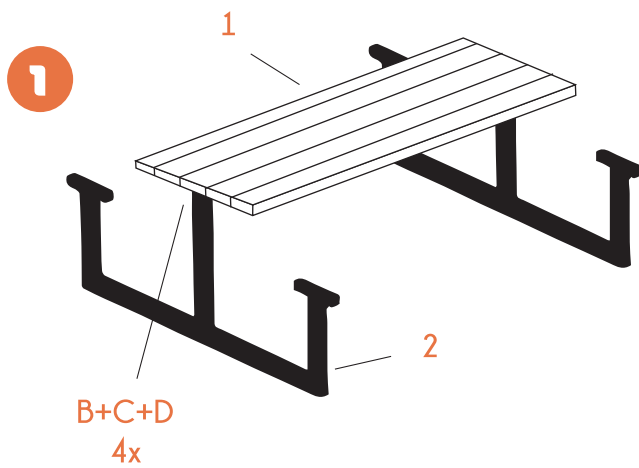

City picnic table design 180 cm anthracite

Care instructions

- Tighten the screws at the end of the construction and check them regularly afterwards
- Do not use power screw drivers as they might cause splitting
- Only use special cleanser or impregnate oil to clean wooden products and water and soap for aluminium and steel products
- Use soft brushes when cleaning to avoid scratching the surface
- Protect your furniture/products with a cover when you are not using it