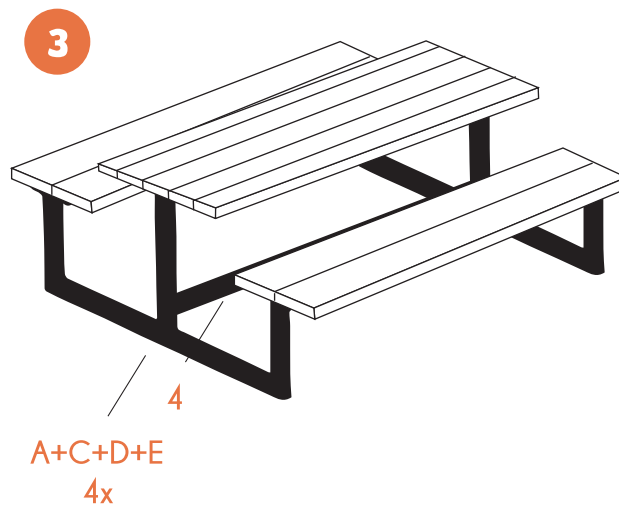

City picnic table design 180 cm anthracite

Care instructions

- Tighten the screws at the end of the construction and check them regularly afterwards
- Do not use power screw drivers as they might cause splitting
- Only use special cleanser or impregnate oil to clean wooden products and water and soap for aluminium and steel products
- Use soft brushes when cleaning to avoid scratching the surface
- Protect your furniture/products with a cover when you are not using it